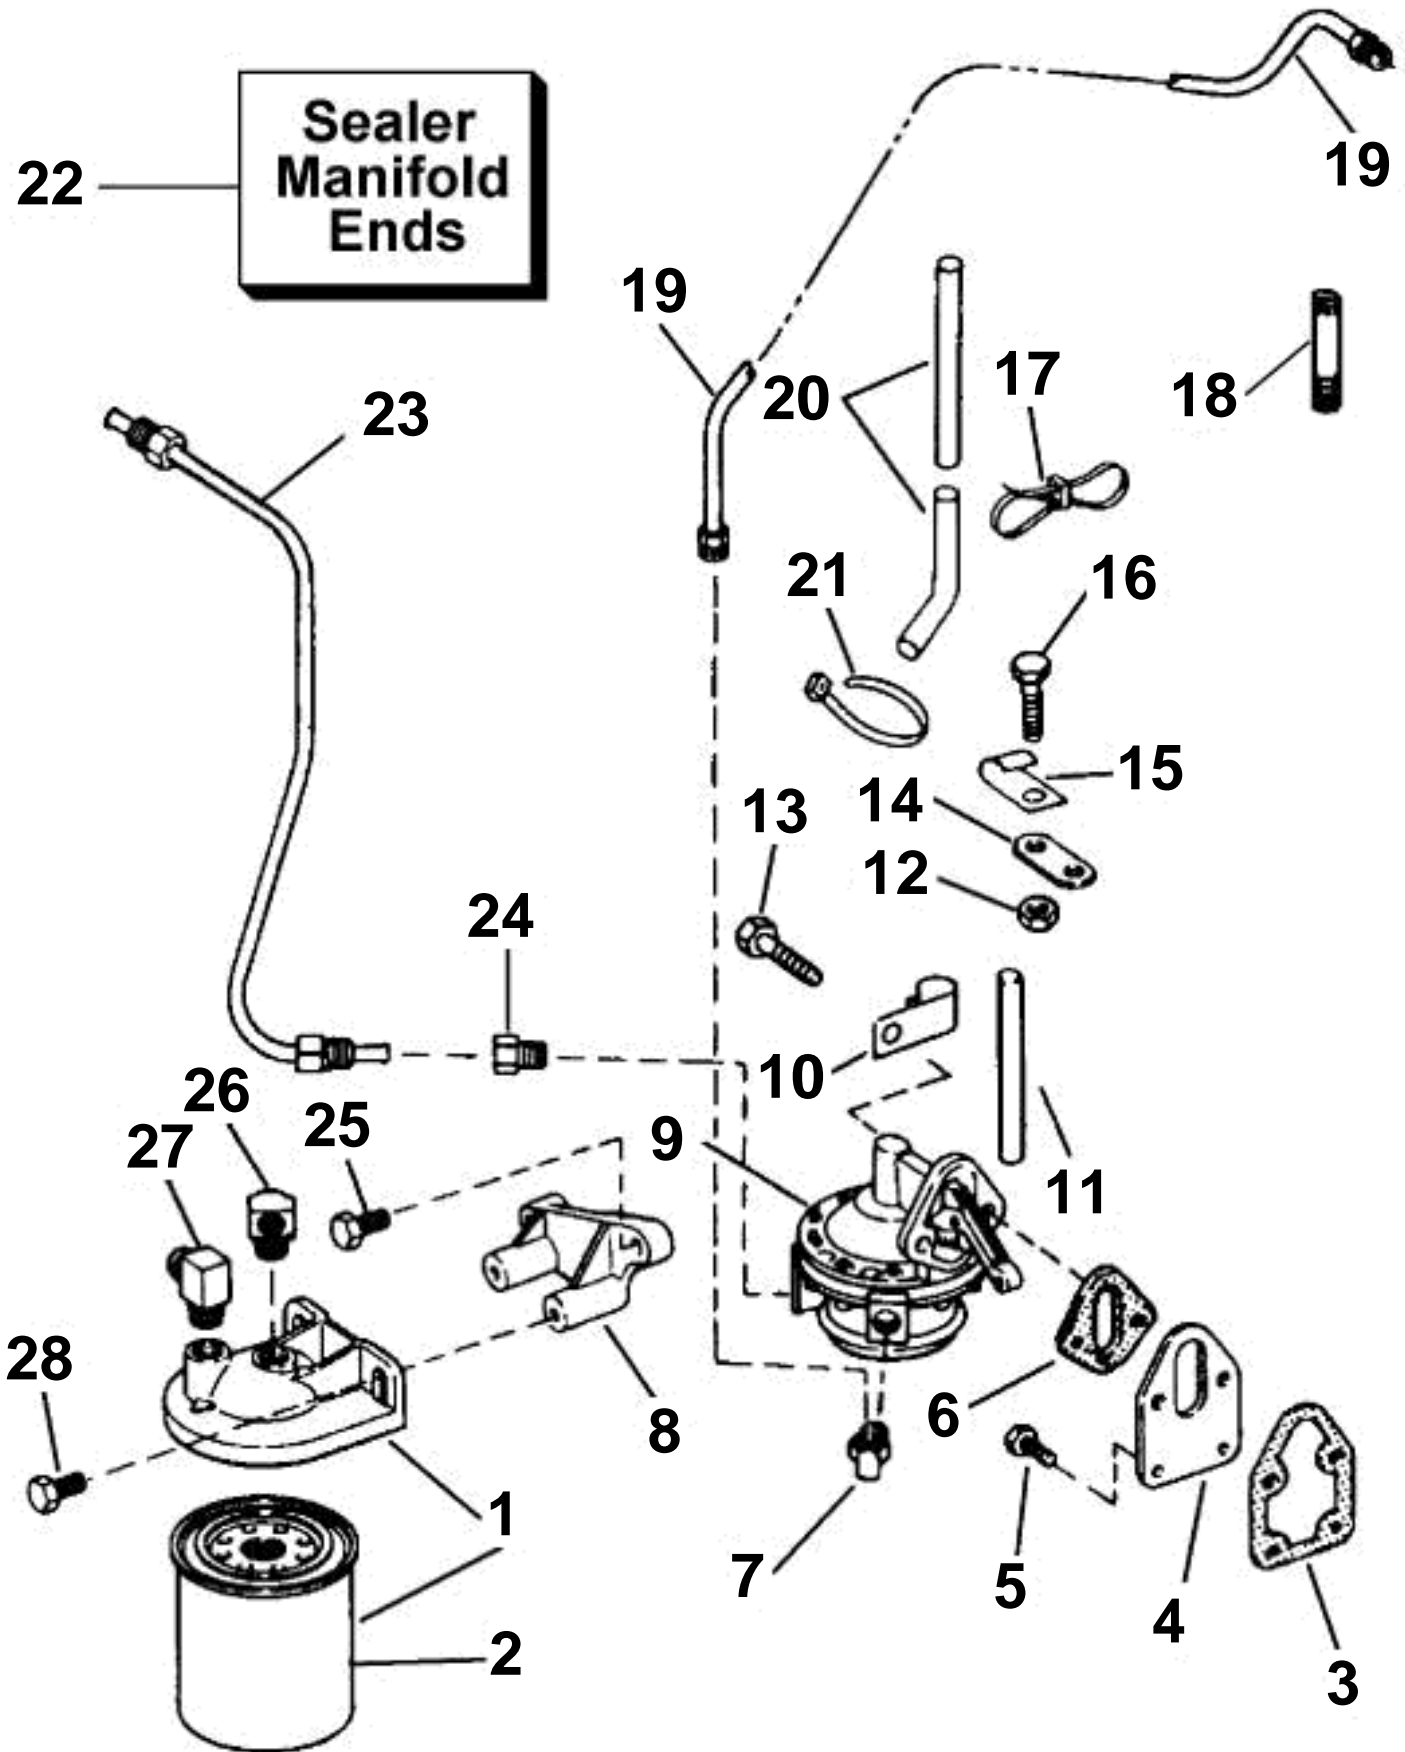

5.7GLPMDA, 5.7GLIMDA

5.7GLPMDA, 5.7GLIMDA

REF	PART NO.	QTY	DESCRIPTION	NOTES
1	3850861	1	Cover	
2	3851218	1	• Fuel filter	
3	3852113	1	Gasket, Fuel pump plate	
4	3852114	1	Plate, Fuel pump mounting	
5	3852062	2	Screw, Plate to engine	
6	3852095	1	Gasket, Fuel pump to engine	
7	3852453	1	Fitting, Fuel pump outlet	
8	3853310	1	Bracket, Fuel pump, support bracket & filter	
9	3855276	1	Fuel pump	
10	3852092	1	Clamp, Overflow hose	
11	3852112	1	Push rod, Fuel pump	
12	3852099	1	Nut, Fuel line clamp	
13	3853393	2	Screw, Fuel pump to engine	
14		1	Bracket, Fuel line clamp	
15		1	Clamp, Fuel line	
16	3852115	1	Screw, Fuel line clamp to bracket	
17	3852486	4	Lock strap, Overflow hose to fuel line	
18	3850682	1	Stud, Anchor block	
19	3854104	1	Fuel pipe, Pump to carburetor	2V
20	3854242	1	Hose, Fuel pump overflow	
21		2	Lock strap, Overflow hose	
22	3853169	X	Sealant, Manifold ends	
23	3853997	1	Fuel pipe, Filter to fuel pump	
24	3852017	1	Adapter, Fuel line	
25	3853326	2	Screw, Bracket to engine	
26	3852702	1	Fitting, Fuel line to filter	
27	3852013	1	Elbow, Inlet, fuel filter cover	
28	3853326	2	Screw, Filter to bracket	